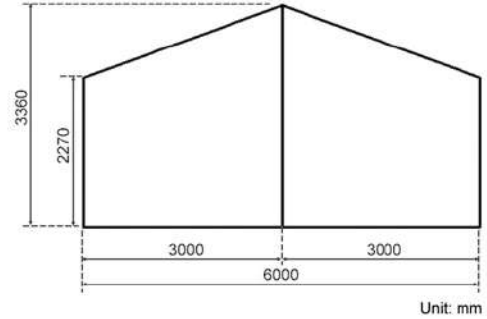

MILITARY SERIES

Main Profiles:	Available Sizes: 94x48x3mm
	Material: Hard pressed extruded aluminum alloy T6061/T6
Cover:	Features: Stainless
	Density: 710g/sqm double coated blockout army green PVC for roof & side walls
	Material: PVC coated polyester fabric
Components:	Features: Water proof, UV resistant, fire retardant(DIN4102, B1, M2)
	Superior enclosure with hot dip galvanized steel

MILITARY SERIES FRAME SPECIFICATION

Item	Width(m)	Eave Height(m)	Ridge Height(m)	Bay Distance(m)	Longest Parts(m)	Max.Wind Load
MT006003	6	2.27	3.36	3	3.30	80km/h
MT008003	8	2.27	3.96	3	4.30	